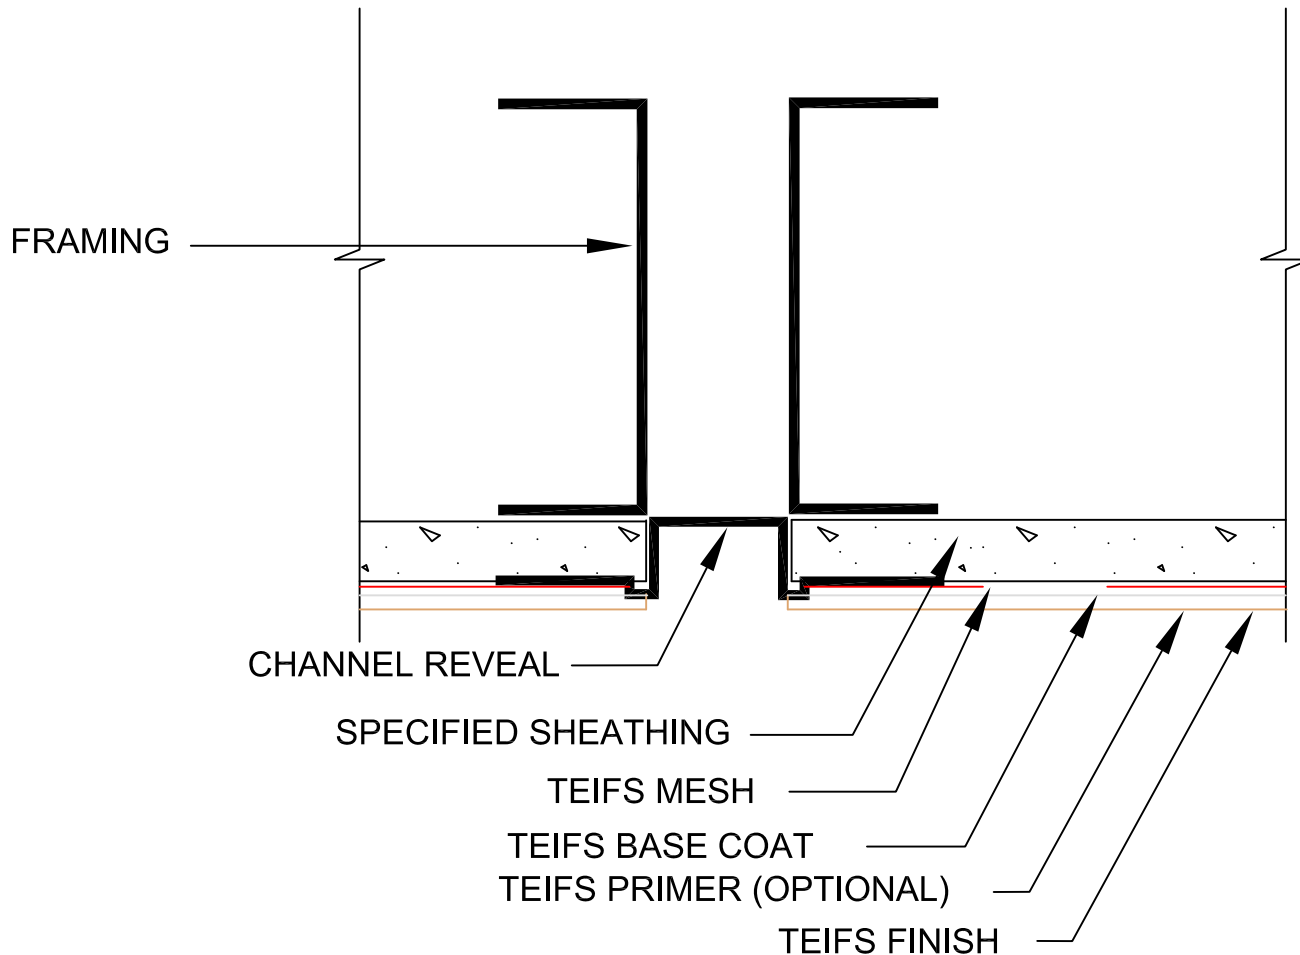

ACF SOFFIT

ACF SOFFIT 1.05 CHANNEL REVEAL DEAIL

Disclaimer: The design specifications and construction shall comply with all local building codes and standards. Parex USA installation guidelines are for general information and guidance only and Parex USA specifically disclaims any liability for the use of this design, and for design engineering, or workmanship of any project. The assembly shall be designed to prevent condensation within the assembly. The designer and the user shall provide final drawings and specifications. Products shown other than those manufactured by Parex USA are shown for clarity of the Parex USA product only. Contact the Manufacturer for installation instructions.